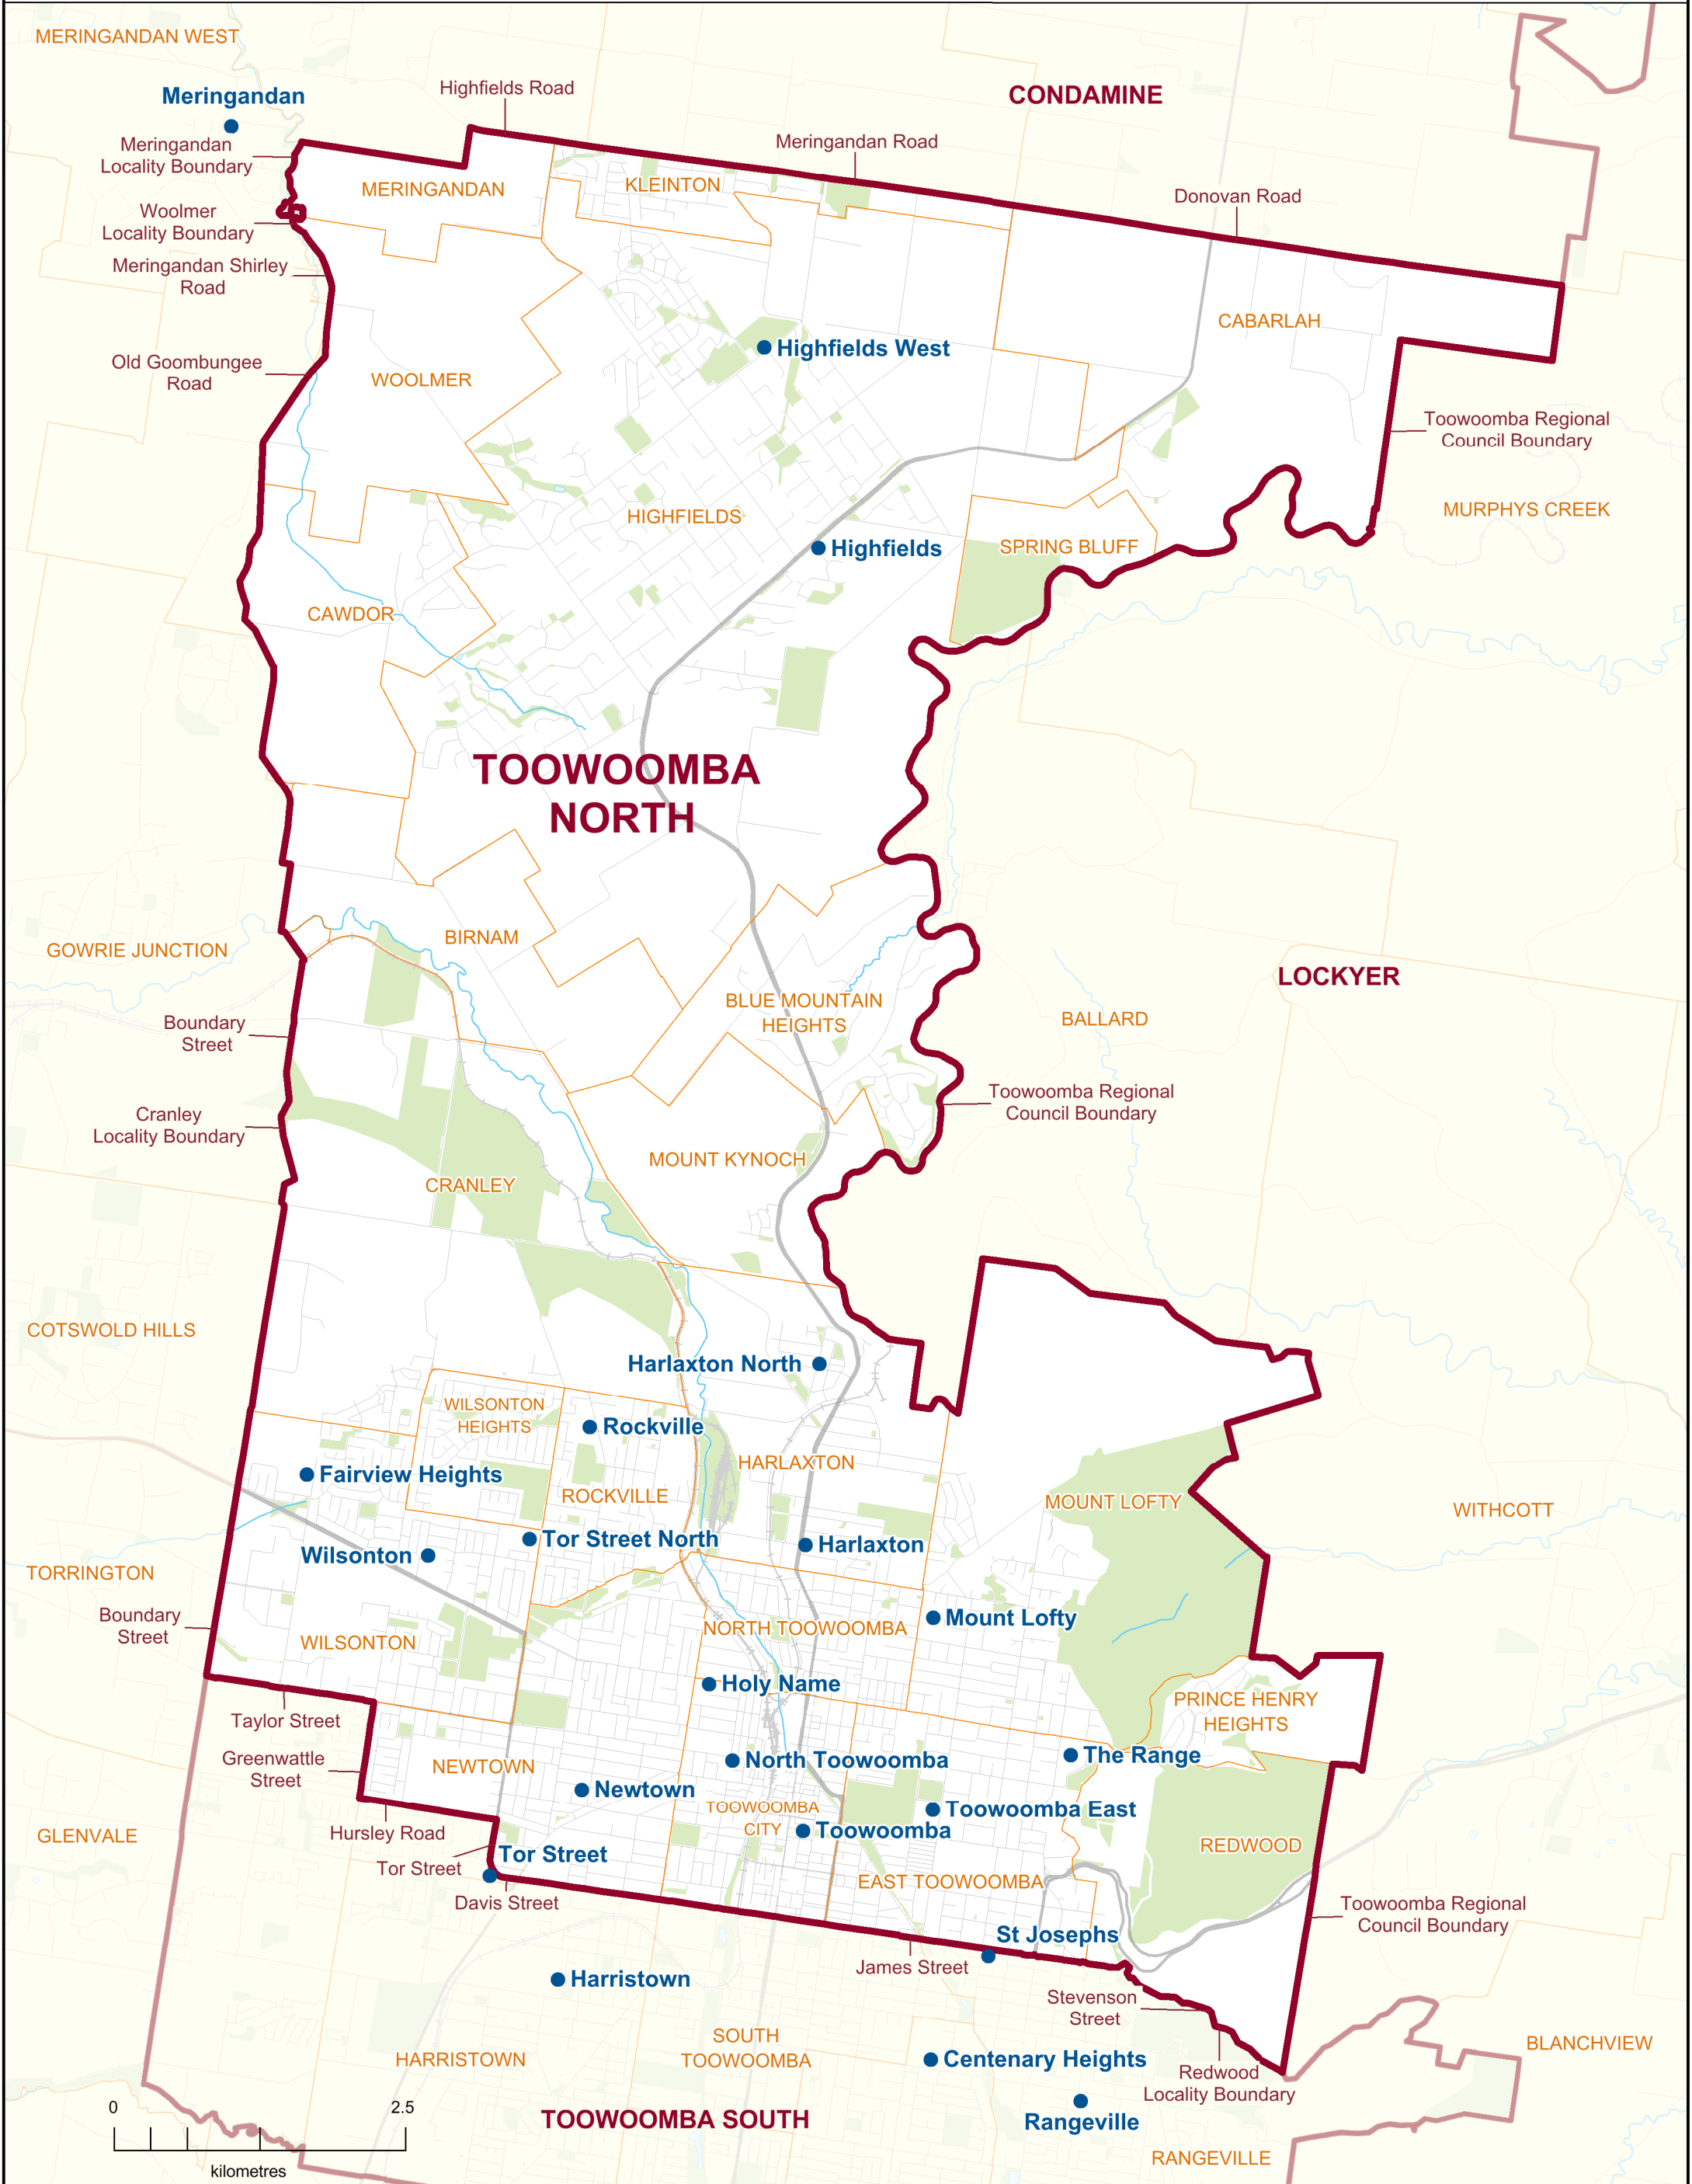

2017 QUEENSLAND STATE ELECTION
Polling Booth Locations
ELECTORAL DISTRICT OF
TOWOOMBA NORTH
ELECTION DATE: 25 November 2017

- Polling Booth
- District Boundary
- Locality Boundary
- Road
- Watercourse / Waterbody
- Reserve / Park

DISCLAIMER
 This map has been produced by the ECQ as a guide only, to show electoral boundaries and polling booths.
 This product was created using datasets from various authoritative sources and has been provided 'As Is'. ECQ therefore does not accept liability for any expenses, losses, damages caused by use of this product.